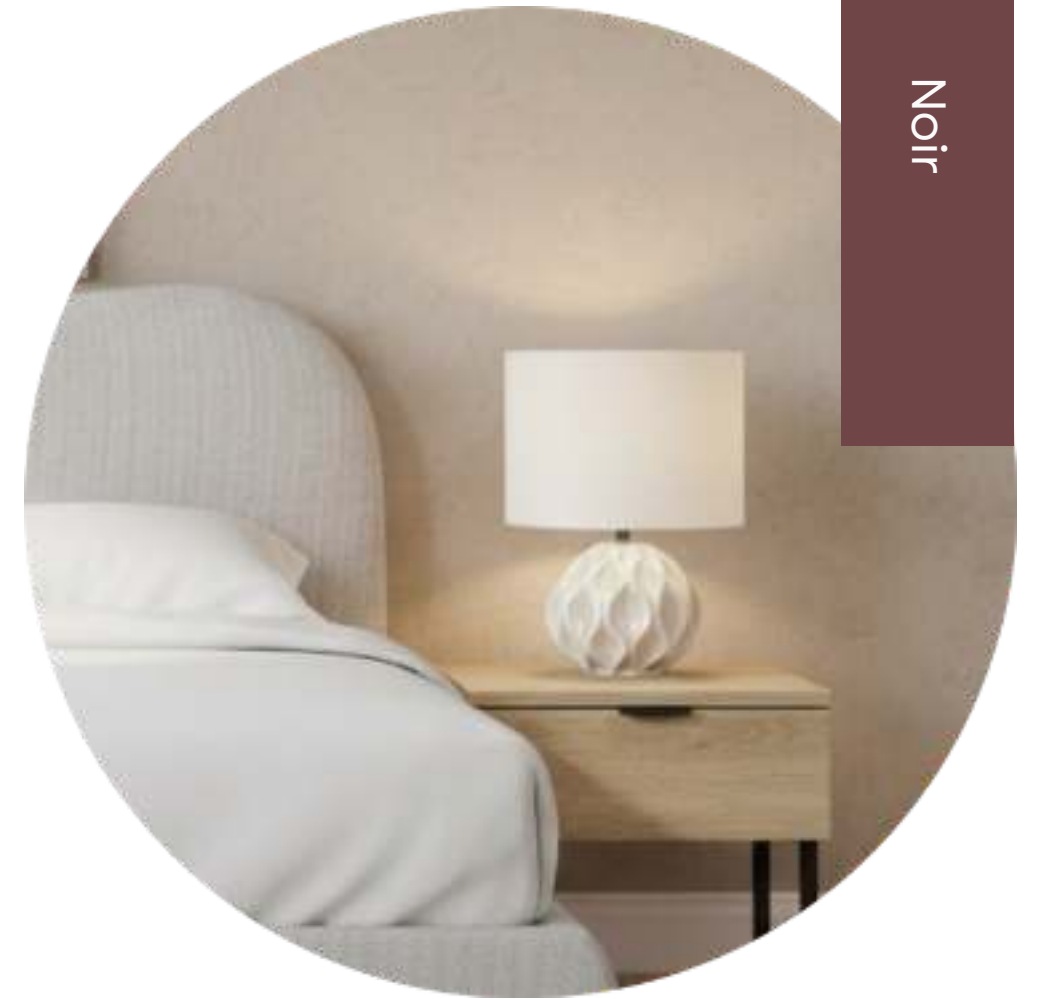

- BS 5852 Part 2 - Cigarette and Match Resistant

Dimension W: 52cm | H: 74cm | D: 63cm

£135 + VAT

Wave Bedframe

- Crib5 flame-retardant fabric
- FSC and PEFC-certified wood
- BS 5852 Part 2 – Cigarette and Match Resistant
- Mattress Not Included