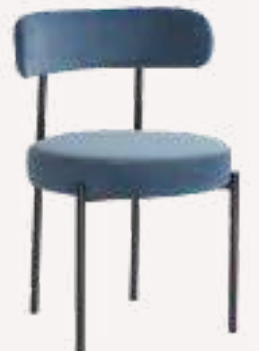

Dimension W: 82cm | H: 66cm | D: 68cm

£285 + VAT

Nova Coffee Table

- Scratch and heat-resistant surface for everyday use
- Rounded-leg design with subtle layering effect
- FSC Certified Wood

Dimension W: 80cm | H: 40cm | D: 80cm

£190 + VAT

Albion Sideboard

- Sustainable materials and sturdy metal legs for lasting quality
- FSC Certified Wood

Dimension W: 150cm | H: 63cm | D: 50cm

£355 + VAT

Horizon Dining Table

- Constructed with durable materials for everyday use
- FSC Certified Wood

Dimension W: 140cm | H: 75cm | D: 80cm
Dimension W: 180cm | H: 75cm | D: 80cm

£205 + VAT | £260 + VAT

Flora Dining Chair

- BS 5852 Part 2 - Cigarette and Match Resistant

Dimension W: 55cm | H: 78cm | D: 61cm